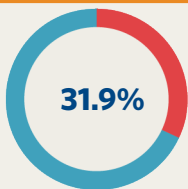

IN SOUTH CAROLINA

39%
OF HIGH SCHOOL STUDENTS HAVE EVER HAD SEX

51%
OF SEXUALLY ACTIVE HIGH SCHOOL STUDENTS USED A CONDOM AT LAST SEX

2017 TEEN BIRTH NUMBERS

BIRTHS TO 15-17 YEAR OLDS = 3
BIRTHS TO 18-19 YEAR OLDS = 13
TOTAL BIRTHS 15-19 YEAR OLDS = 16

Total number of births to South Carolina teens (ages 15-19) = 3,406

COMMUNITY WELL-BEING

Women in Need of Publicly-Funded Family Planning Services

County Rank* 36

Teens Not Enrolled in School and Not Working