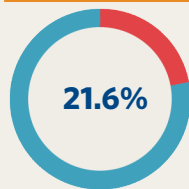

County Rank* 18

SEXUAL HEALTH

Gonorrhea Ages 15-19

Cases **12**
Rate (per 100,000) **698.1**

County Rank* 30

Chlamydia Ages 15-19

Cases **53**
Rate (per 100,000) **3083.2**

County Rank* 23

*Ranking Range = 1 (Worst) - 46 (Best), Data sources available at TeenPregnancySC.org/county-info.