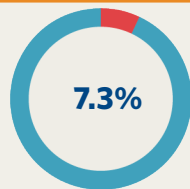

Total number of births to South Carolina teens (ages 15-19) = 3,406

COMMUNITY WELL-BEING

Women in Need of Publicly-Funded Family Planning Services

County Rank* 36

Teens Not Enrolled in School and Not Working

County Rank* 32

People Living in Poverty

County Rank* 18

SEXUAL HEALTH

Gonorrhea Ages 15-19

Cases **12**
Rate (per 100,000) **698.1**

County Rank* 30

Chlamydia Ages 15-19