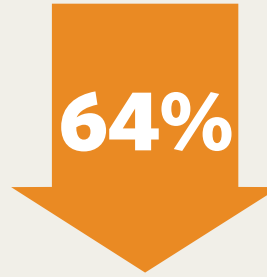

ABBEVILLE

SOUTH CAROLINA COUNTY PROFILE

2017 TEEN BIRTH RATE

TEEN BIRTH RATE
AGES 15-19

2016 Rate = 26.6

COUNTY RANKING

2016 Rank = 29th*

DECREASE SINCE 1991

IN SOUTH CAROLINA

39%
OF HIGH SCHOOL STUDENTS HAVE EVER HAD SEX

51%
OF SEXUALLY ACTIVE HIGH SCHOOL STUDENTS USED A CONDOM AT LAST SEX

2017 TEEN BIRTH NUMBERS

BIRTHS TO 15-17 YEAR OLDS = 3
BIRTHS TO 18-19 YEAR OLDS = 13
TOTAL BIRTHS 15-19 YEAR OLDS = 16